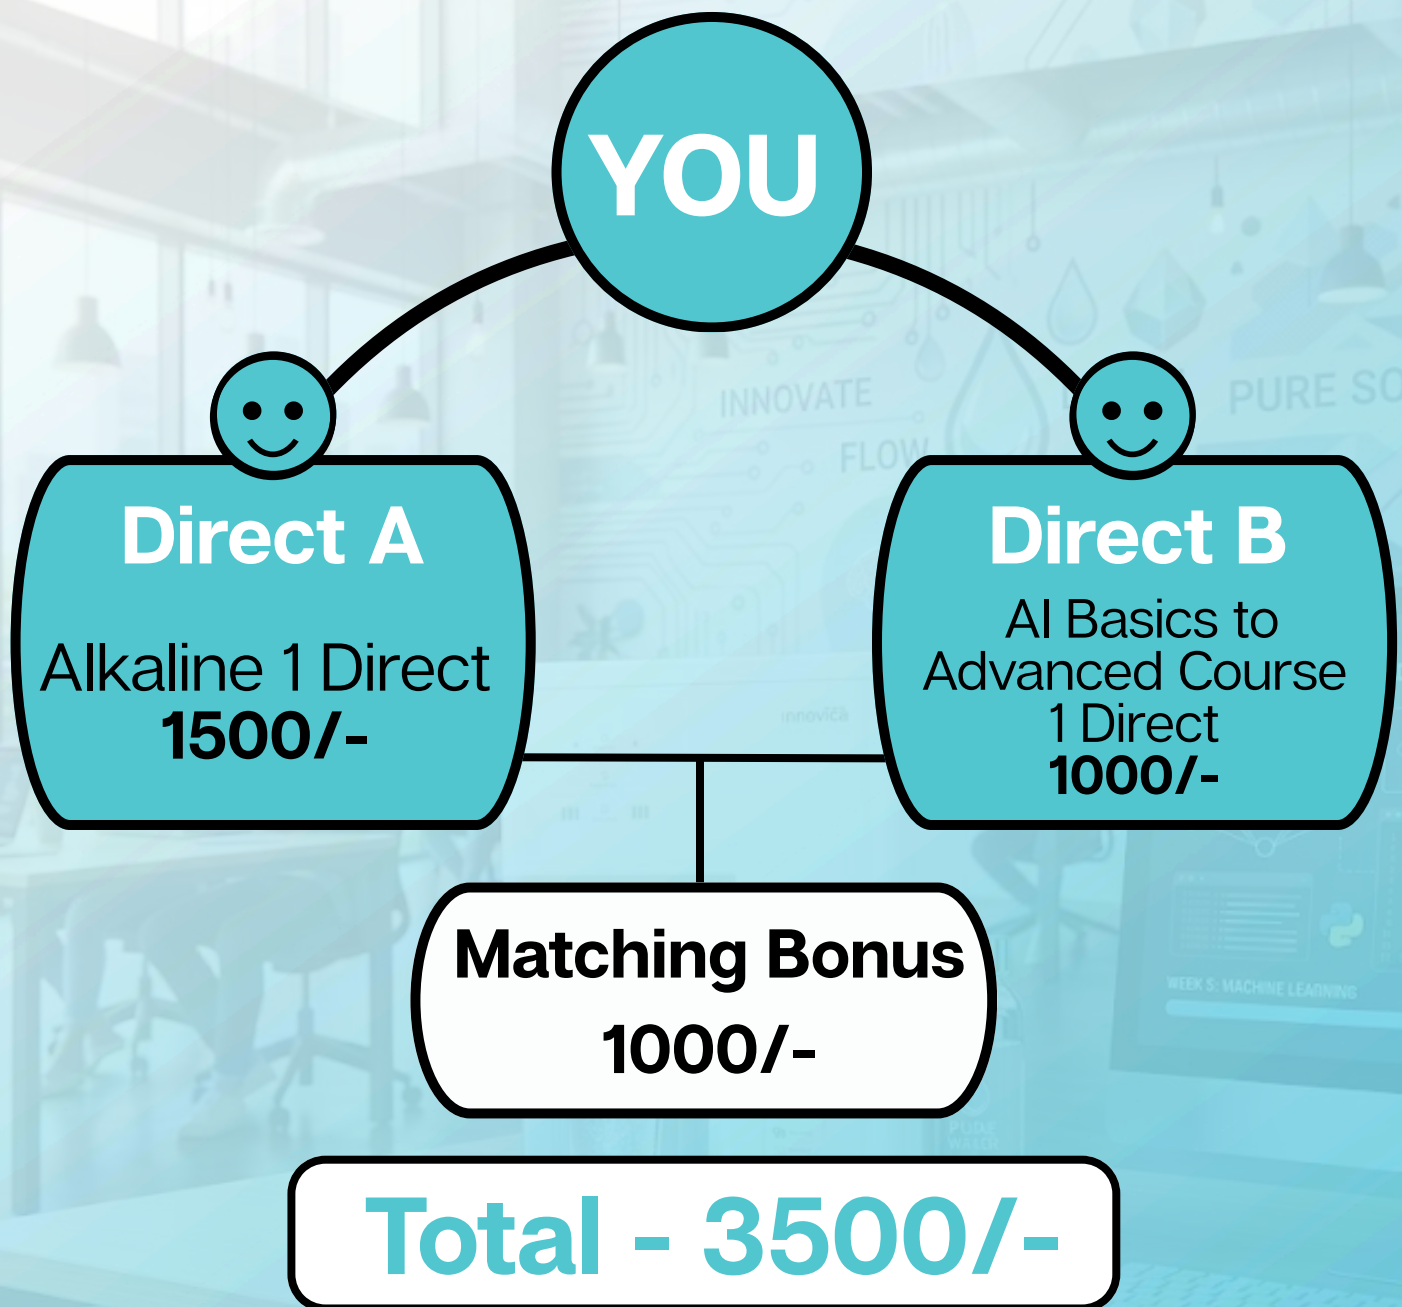

# Business Plan

No	Product List	Quantity	RS	PV
1	Alkaline Water Purifier	1	16000/-	1000 PV
2	Small PDC	1	77,500/-	5000 PV
3	Big PDC	1	1,55,000/-	10,000PV
4	AI Basics to Advanced Course	1	16,000/-	1000 PV
5	Alkaline Water Purifier	2	32,000/-	2000 PV
6	Alkaline Water Purifier	3	48,000/-	3000 PV
7	Alkaline Water Purifier	4	64,000/-	4000PV

## Small PDC Business Model

**YOU**

**Direct A**

Small PDC  
**7500/-**

**Direct B**

Small PDC  
**7500/-**

**Matching Bonus**  
**5000/-**

**Total - 20,000/-**

## Big PDC Business Model

**YOU**

**Direct A**  
Big PDC  
**15,000/-**

**Direct B**  
Big PDC  
**15,000/-**

**Matching Bonus**  
**10,000/-**

**Total - 40,000/-**

## Direct Referred Bonus

- **Level 1**

Weekly income of **A = 1 Lakh**

Weekly Income of **B = 1 Lakh**

**5 % Income of your Direct**  
**10,000/-**

**Direct Referred Bonus**

• **Level 2**

Weekly income of <b>A1</b> = 1 Lakh	Weekly income of <b>B1</b> = 1 Lakh
Weekly Income of <b>A2</b> = 1 Lakh	Weekly Income of <b>B2</b> = 1 Lakh